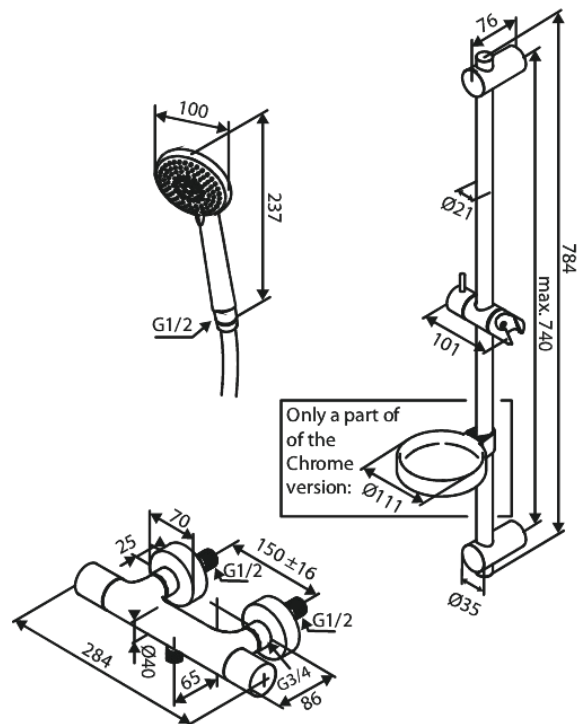

Product features

FM Mattsson Denmark ApS
Hvidkærvej 48, 5250 Odense SV, DK-56416218

+45 88 33 00 34 damixa-international@fmmattsongroup.com

Mere information på damixa.com

damixa